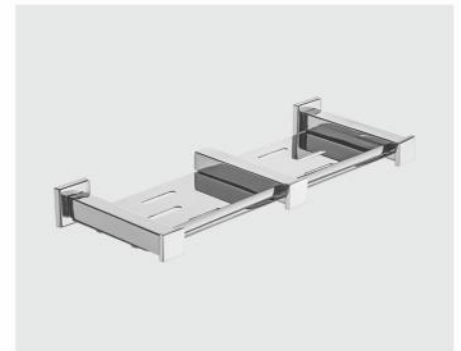

KAQ - 910
Soap Dish Double
MRP ₹ : 1105