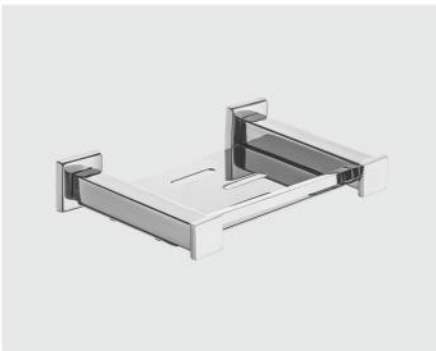

KAQ - 905
Towel Rack 600mm
MRP ₹ : 2825

KAQ - 901
Towel Rail 600mm
MRP ₹ : 825

KAQ - 916
Robe Hook
MRP ₹ : 300

KAQ - 907
Towel Ring
MRP ₹ : 705

KAQ - 911
Tumbler Holder
MRP ₹ : 940

KAQ - 909
Soap Dish
MRP ₹ : 760