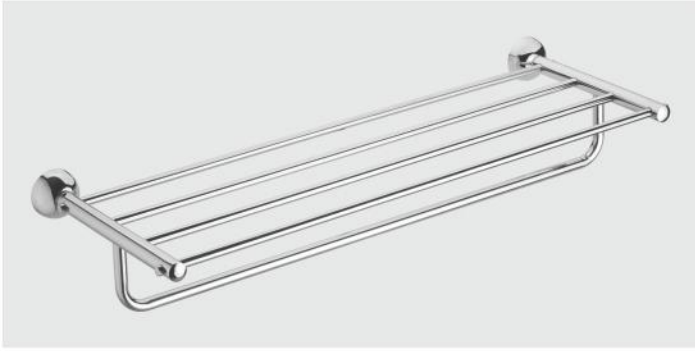

KPO - 905
Towel Rack 600mm
MRP ₹ : 2125

KPO - 901
Towel Rail 600mm
MRP ₹ : 820

KPO - 916
Robe Hook
MRP ₹ : 250

KPO - 907
Towel Ring
MRP ₹ : 720

KPO - 909
Soap Dish
MRP ₹ : 610

KPO - 918
Toilet Paper Holder with Flap
MRP ₹ : 900

KPO - 924
Liquid Soap Dispenser
MRP ₹ : 1125

KPO - 910
Soap Dish Double
MRP ₹ : 1080

KPO - 913
Tumbler Holder with Soap Dish
MRP ₹ : 1225

Finish : C.P.
Material : AISI 304 Stainless Steel

KDE - 907
Towel Ring 600mm
MRP ₹ : 640.00

Deluxe

Elegance has just got a new height that you will love to peak up to. It is so stunningly pretty you would be getting ready for the next round of selfie everyday.

KDE - 905
Towel Rack 600mm
MRP ₹ : 2695