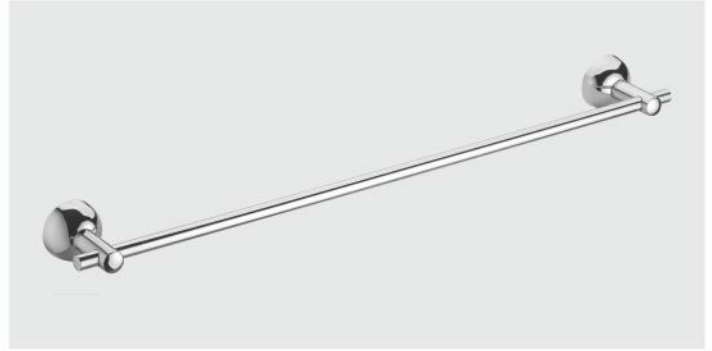

KPO - 924
Liquid Soap Dispenser
MRP ₹ : 1125

KPO - 910
Soap Dish Double
MRP ₹ : 1080

KPO - 913
Tumbler Holder with Soap Dish
MRP ₹ : 1225

Finish : C.P.
Material : AISI 304 Stainless Steel

KDE - 907
Towel Ring 600mm
MRP ₹ : 640.00

Deluxe

Elegance has just got a new height that you will love to peak up to. It is so stunningly pretty you would be getting ready for the next round of selfie everyday.

KDE - 905
Towel Rack 600mm
MRP ₹ : 2695