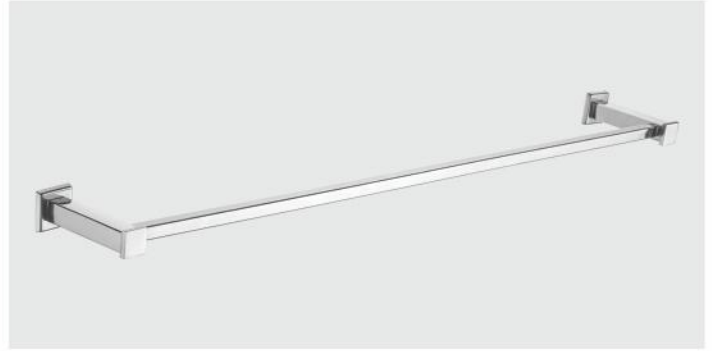

KAQ - 901
Towel Rail 600mm
MRP ₹ : 825