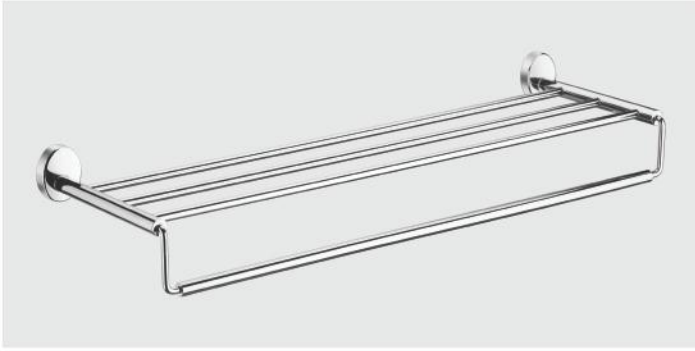

KPO - 905
Towel Rack 600mm
MRP ₹ : 2125