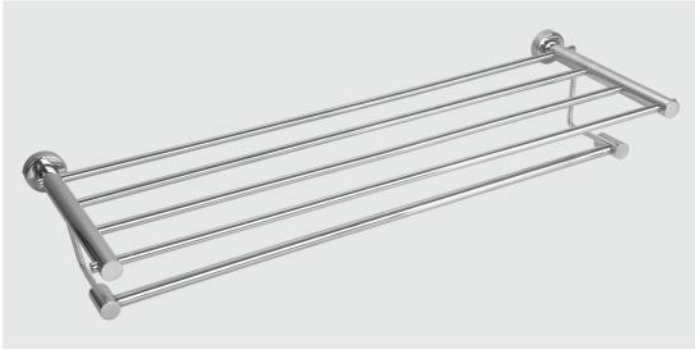

Welcome to the
Home of Beautiful
Bathroom
Accessories

Finish : Glossy
Material : AISI 304 Stainless Steel

KEV - 918
Toilet Paper Holder with Flap
MRP ₹ : 725.00

Eva

Enchanting looks gets combined with an impressive strength that lasts long - without failing to impress you. Discover the magic realism of style every morning. Or for that matter, any time of the day.

KEV - 905
Towel Rack 600mm
MRP ₹ : 2320

KEV - 901
Towel Rail 600mm
MRP ₹ : 670

KEV - 916
Robe Hook
MRP ₹ : 265

KEV - 907
Towel Ring
MRP ₹ : 510

KEV - 909
Soap Dish
MRP ₹ : 520

KEV - 911
Tumbler Holder
MRP ₹ : 565