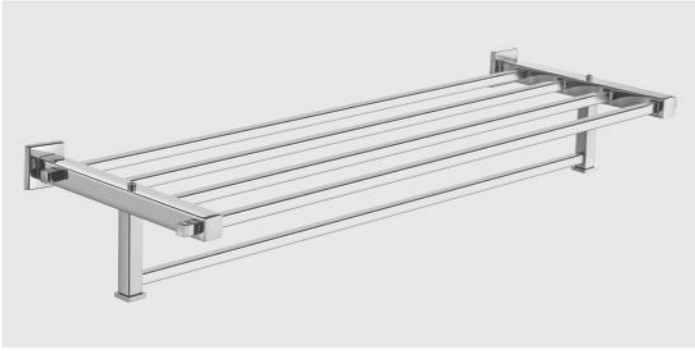

KAQ - 905
Towel Rack 600mm
MRP ₹ : 2825