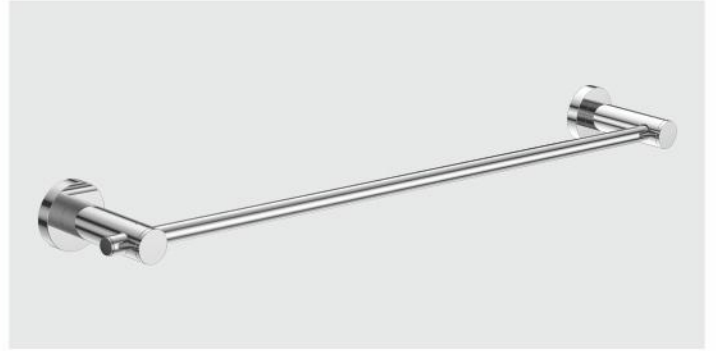

KDE - 924
Liquid Soap Dispenser
MRP ₹ : 1145

KDE - 910
Soap Dish Double
MRP ₹ : 905

Finish : C.P.
Material : AISI 304 Stainless Steel

Corsa

KCO - 909
Soap Dish
MRP ₹ : 610.00

Corsa

Get ready to rock the world and become a style icon for most of the other mortals. Get used to the unstoppable admiration that only chosen few gets usually. Just credit this inspiring set of ergonomically designed accessories.

KCO - 905
Towel Rack 600mm
MRP ₹ : 2615

KCO - 901
Towel Rail 600mm
MRP ₹ : 935

KCO - 915
Robe Hook
MRP ₹ : 385

KCO - 911
Tumbler Holder
MRP ₹ : 720

KCO - 907
Towel Ring
MRP ₹ : 945

KCO - 917
Toilet Paper Holder
MRP ₹ : 760