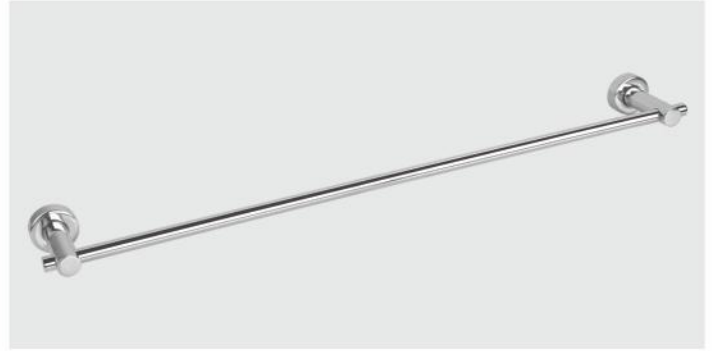

Welcome to the
Home of Beautiful
Bathroom
Accessories

Finish : Glossy
Material : AISI 304 Stainless Steel

KEV - 918
Toilet Paper Holder with Flap
MRP ₹ : 725.00

Eva

Enchanting looks gets combined with an impressive strength that lasts long - without failing to impress you. Discover the magic realism of style every morning. Or for that matter, any time of the day.

KEV - 905
Towel Rack 600mm
MRP ₹ : 2320

KEV - 901
Towel Rail 600mm
MRP ₹ : 670

KEV - 916
Robe Hook
MRP ₹ : 265

KEV - 907
Towel Ring
MRP ₹ : 510

KEV - 909
Soap Dish
MRP ₹ : 520

KEV - 911
Tumbler Holder
MRP ₹ : 565