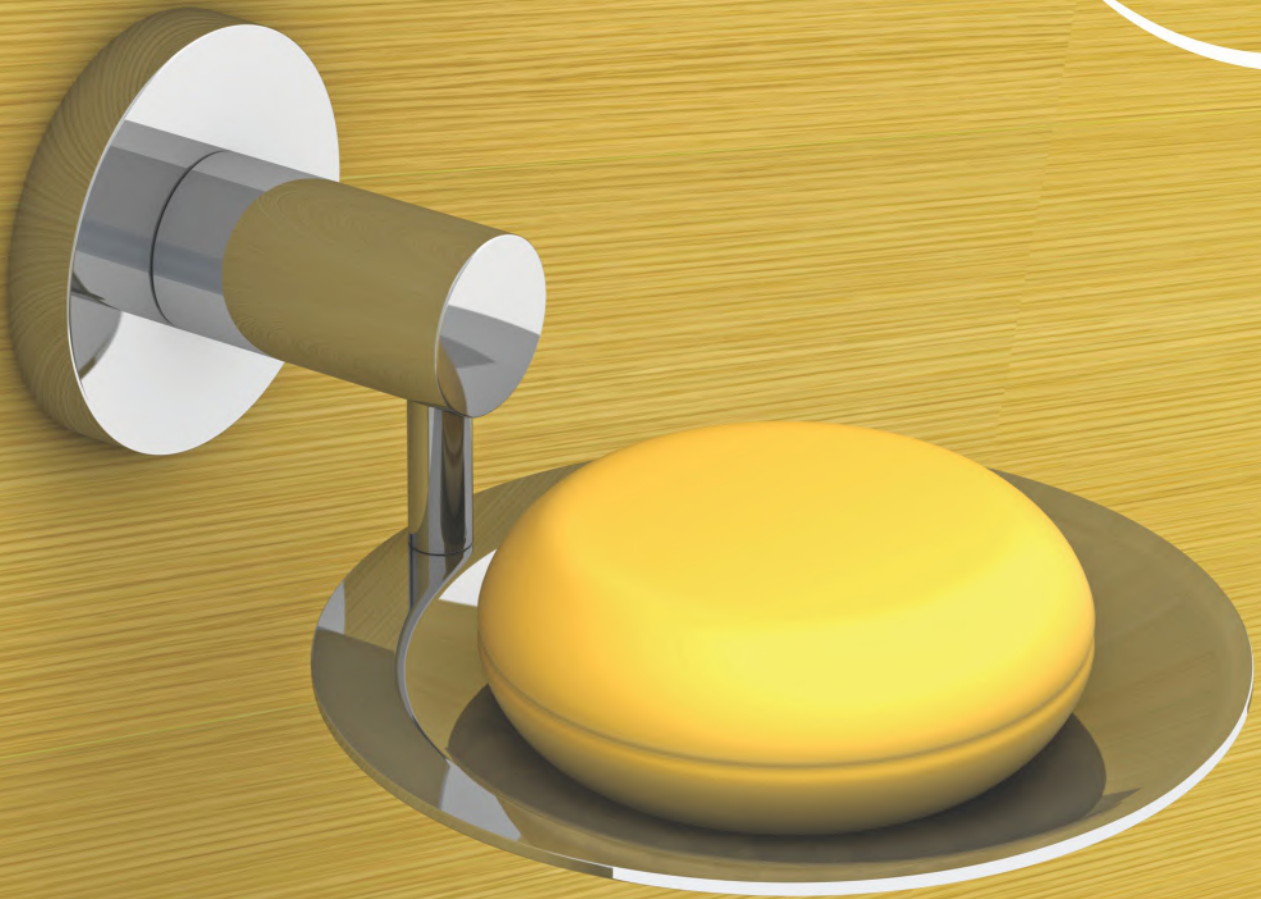

KDE - 924
Liquid Soap Dispenser
MRP ₹ : 1145

KDE - 910
Soap Dish Double
MRP ₹ : 905

Finish : C.P.
Material : AISI 304 Stainless Steel

Corsa

KCO - 909
Soap Dish
MRP ₹ : 610.00

Corsa

Get ready to rock the world and become a style icon for most of the other mortals. Get used to the unstoppable admiration that only chosen few gets usually. Just credit this inspiring set of ergonomically designed accessories.