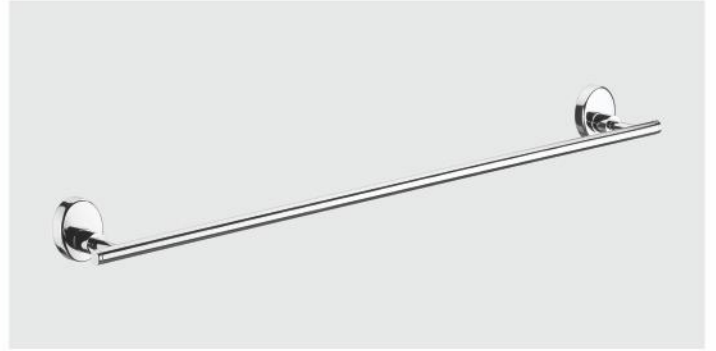

KPO - 901
Towel Rail 600mm
MRP ₹ : 820