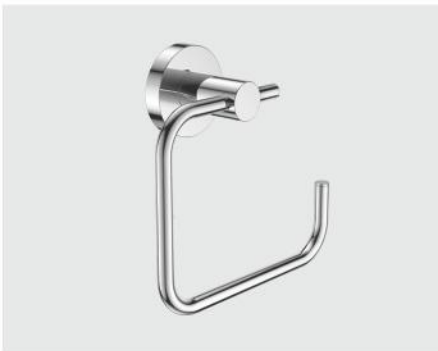

KDE - 924
Liquid Soap Dispenser
MRP ₹ : 1145

KDE - 910
Soap Dish Double
MRP ₹ : 905

Finish : C.P.
Material : AISI 304 Stainless Steel

Corsa

KCO - 909
Soap Dish
MRP ₹ : 610.00

Corsa

Get ready to rock the world and become a style icon for most of the other mortals. Get used to the unstoppable admiration that only chosen few gets usually. Just credit this inspiring set of ergonomically designed accessories.

KCO - 905
Towel Rack 600mm
MRP ₹ : 2615

KCO - 901
Towel Rail 600mm
MRP ₹ : 935

KCO - 915
Robe Hook
MRP ₹ : 385

KCO - 911
Tumbler Holder
MRP ₹ : 720

KCO - 907
Towel Ring
MRP ₹ : 945

KCO - 917
Toilet Paper Holder
MRP ₹ : 760

KCO - 924
Liquid Soap Dispenser
MRP ₹ : 1145

KCO - 910
Soap Dish Double
MRP ₹ : 1210

KCO - 913
Tumbler Holder with Soap Dish
MRP ₹ : 1340

Finish : C.P.
Material : AISI 304 Stainless Steel

KAQ - 918
Toilet Paper Holder with Flap
MRP ₹ : 770.00